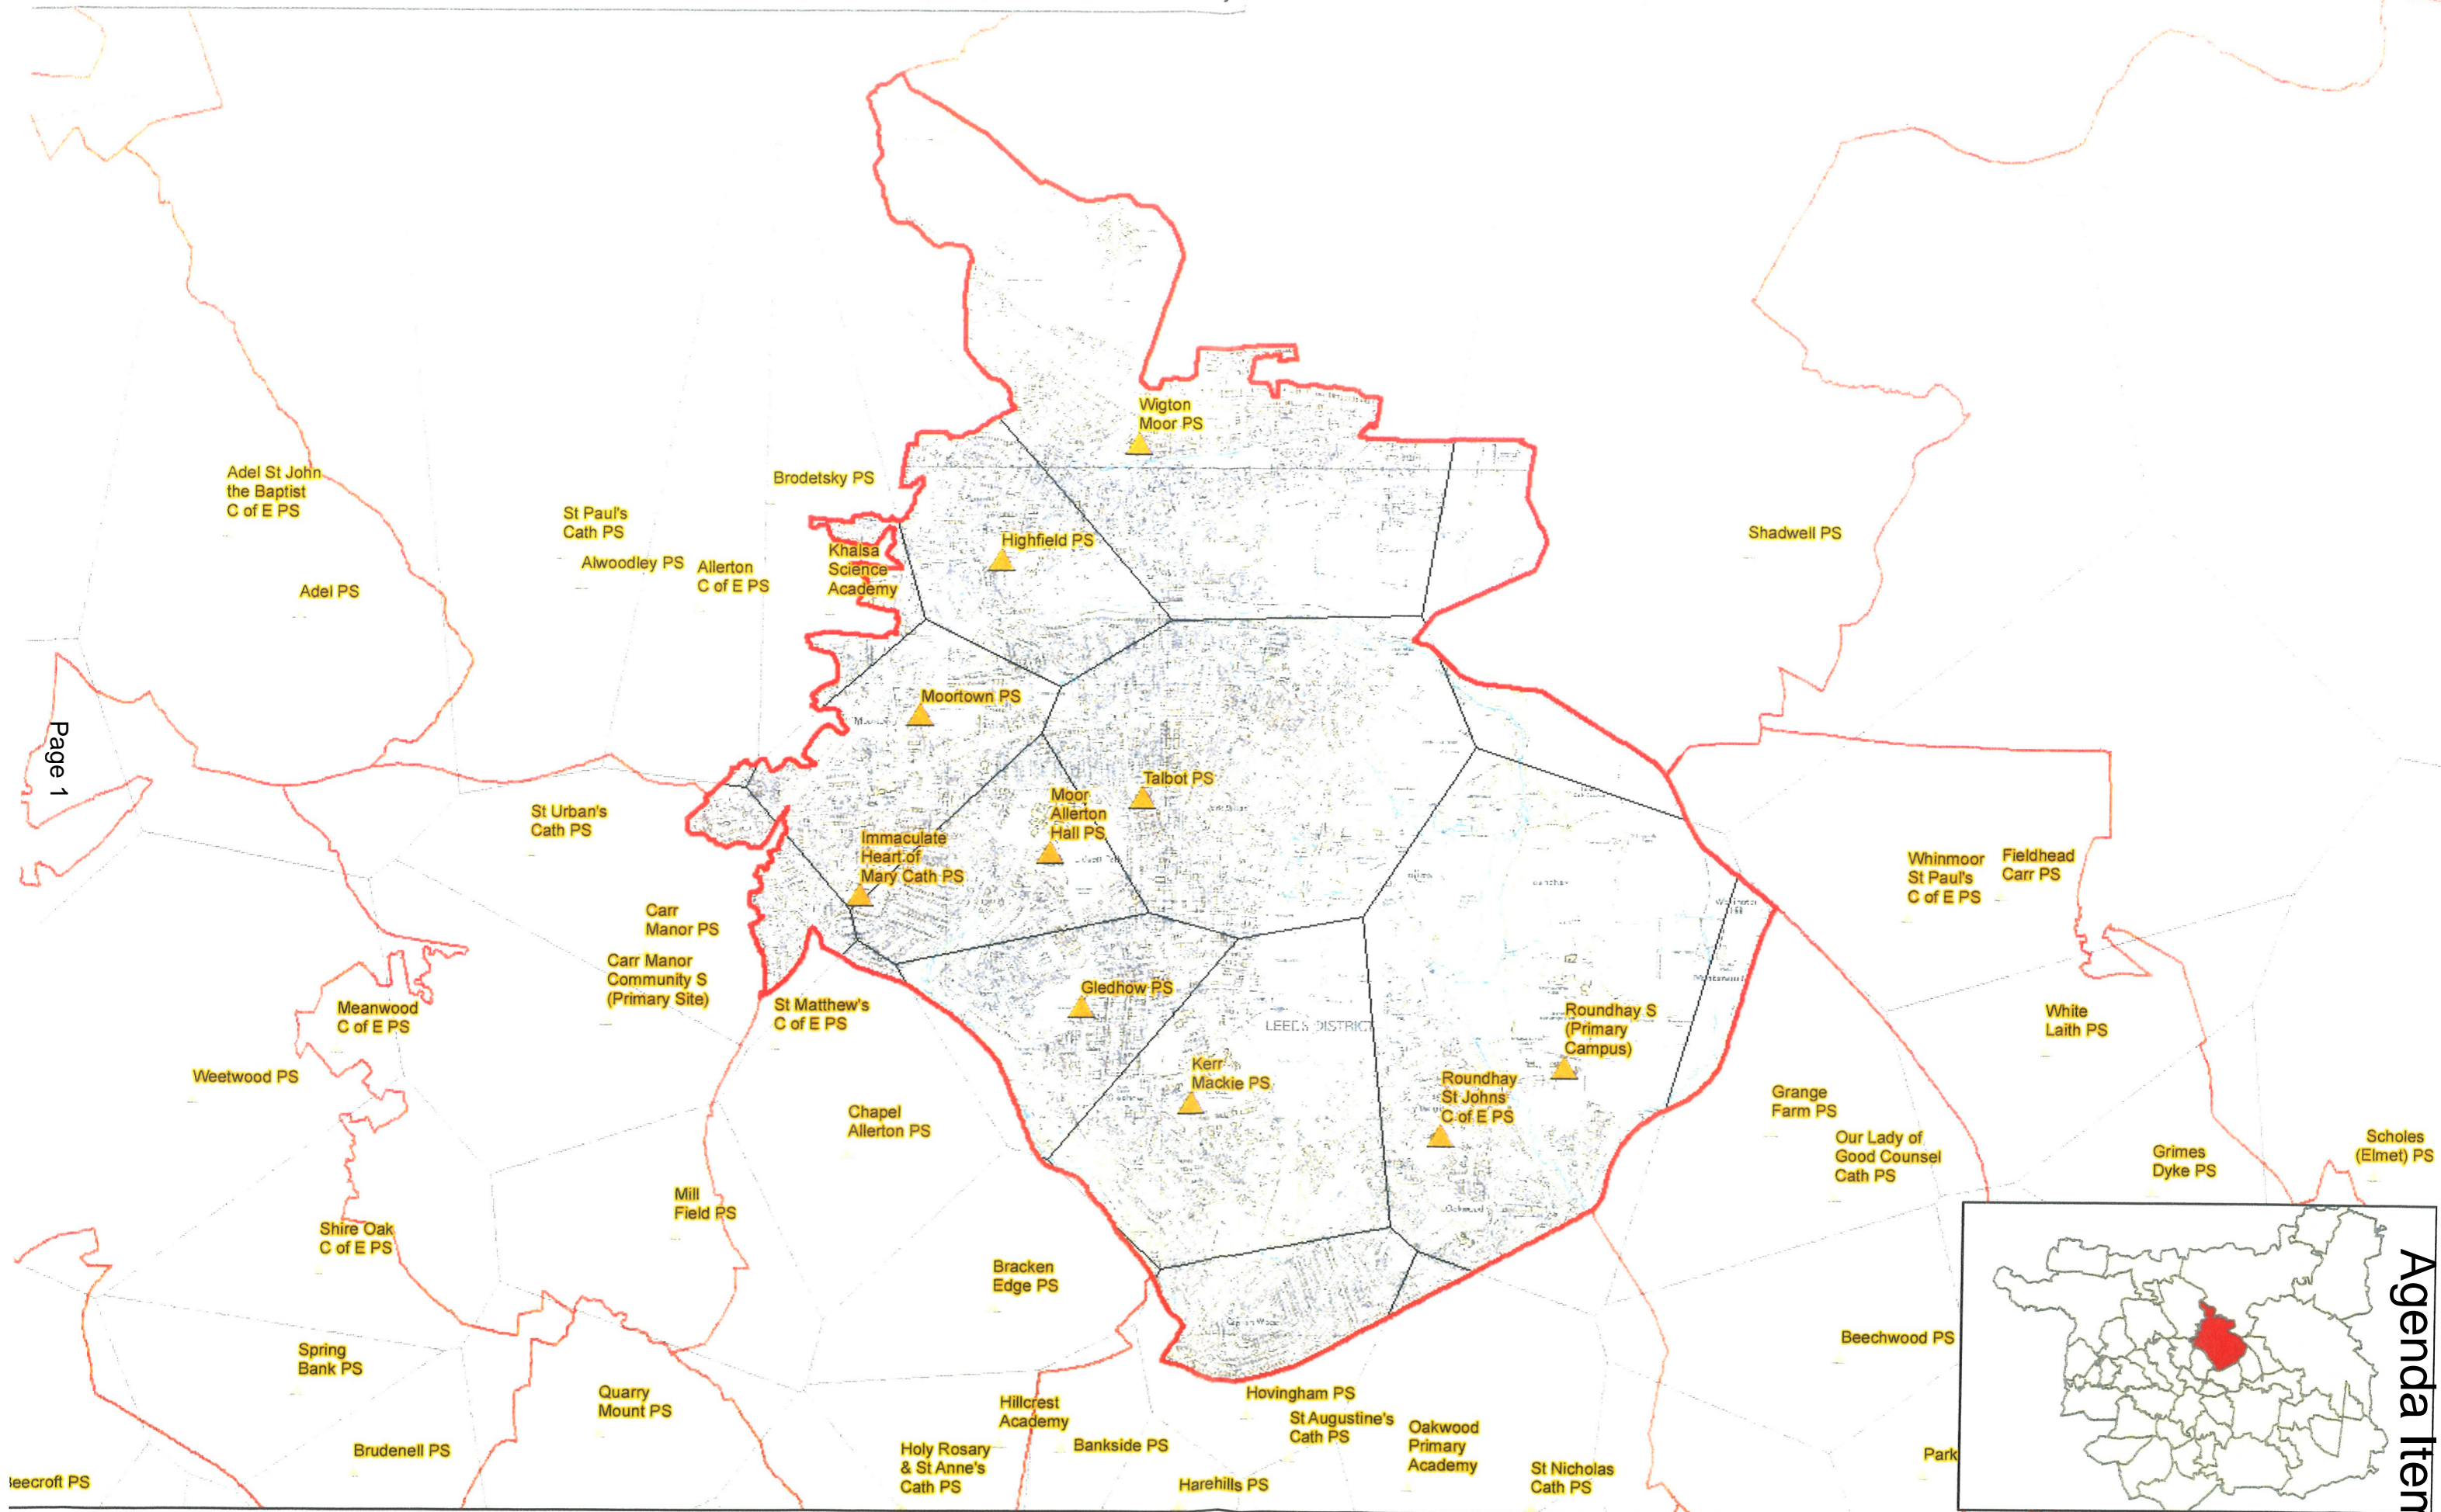

Public Document Pack

SUPPLEMENTARY INFORMATION PACK

AGENDA ITEM 7 - Proposal to increase primary places at Moor Allerton Hall Primary School

- A map of catchment areas for schools in the Roundhay / Wigton Planning Area
- A map of the Roundhay ward, including the area of struggle and the four sites previously consulted on for the Roundhay free school

This page is intentionally left blank

Schools in the Roundhay / Wigton Planning Area (September 2016)

Page 1

Agenda Item 7

This page is intentionally left blank

Roundhay Free School Consultation

Page 3

Legend

- Area of Struggle
- LOCATION**
- 1. Elmete School Site Elmete Lane
- 2. Roundhay Park Golf Driving Range
- 3. Roundhay Park Lane East
- 4. Tree Tops Community Centre
- Roundhay Ward

© Crown copyright and database rights 2017 Ordnance Survey 100019567