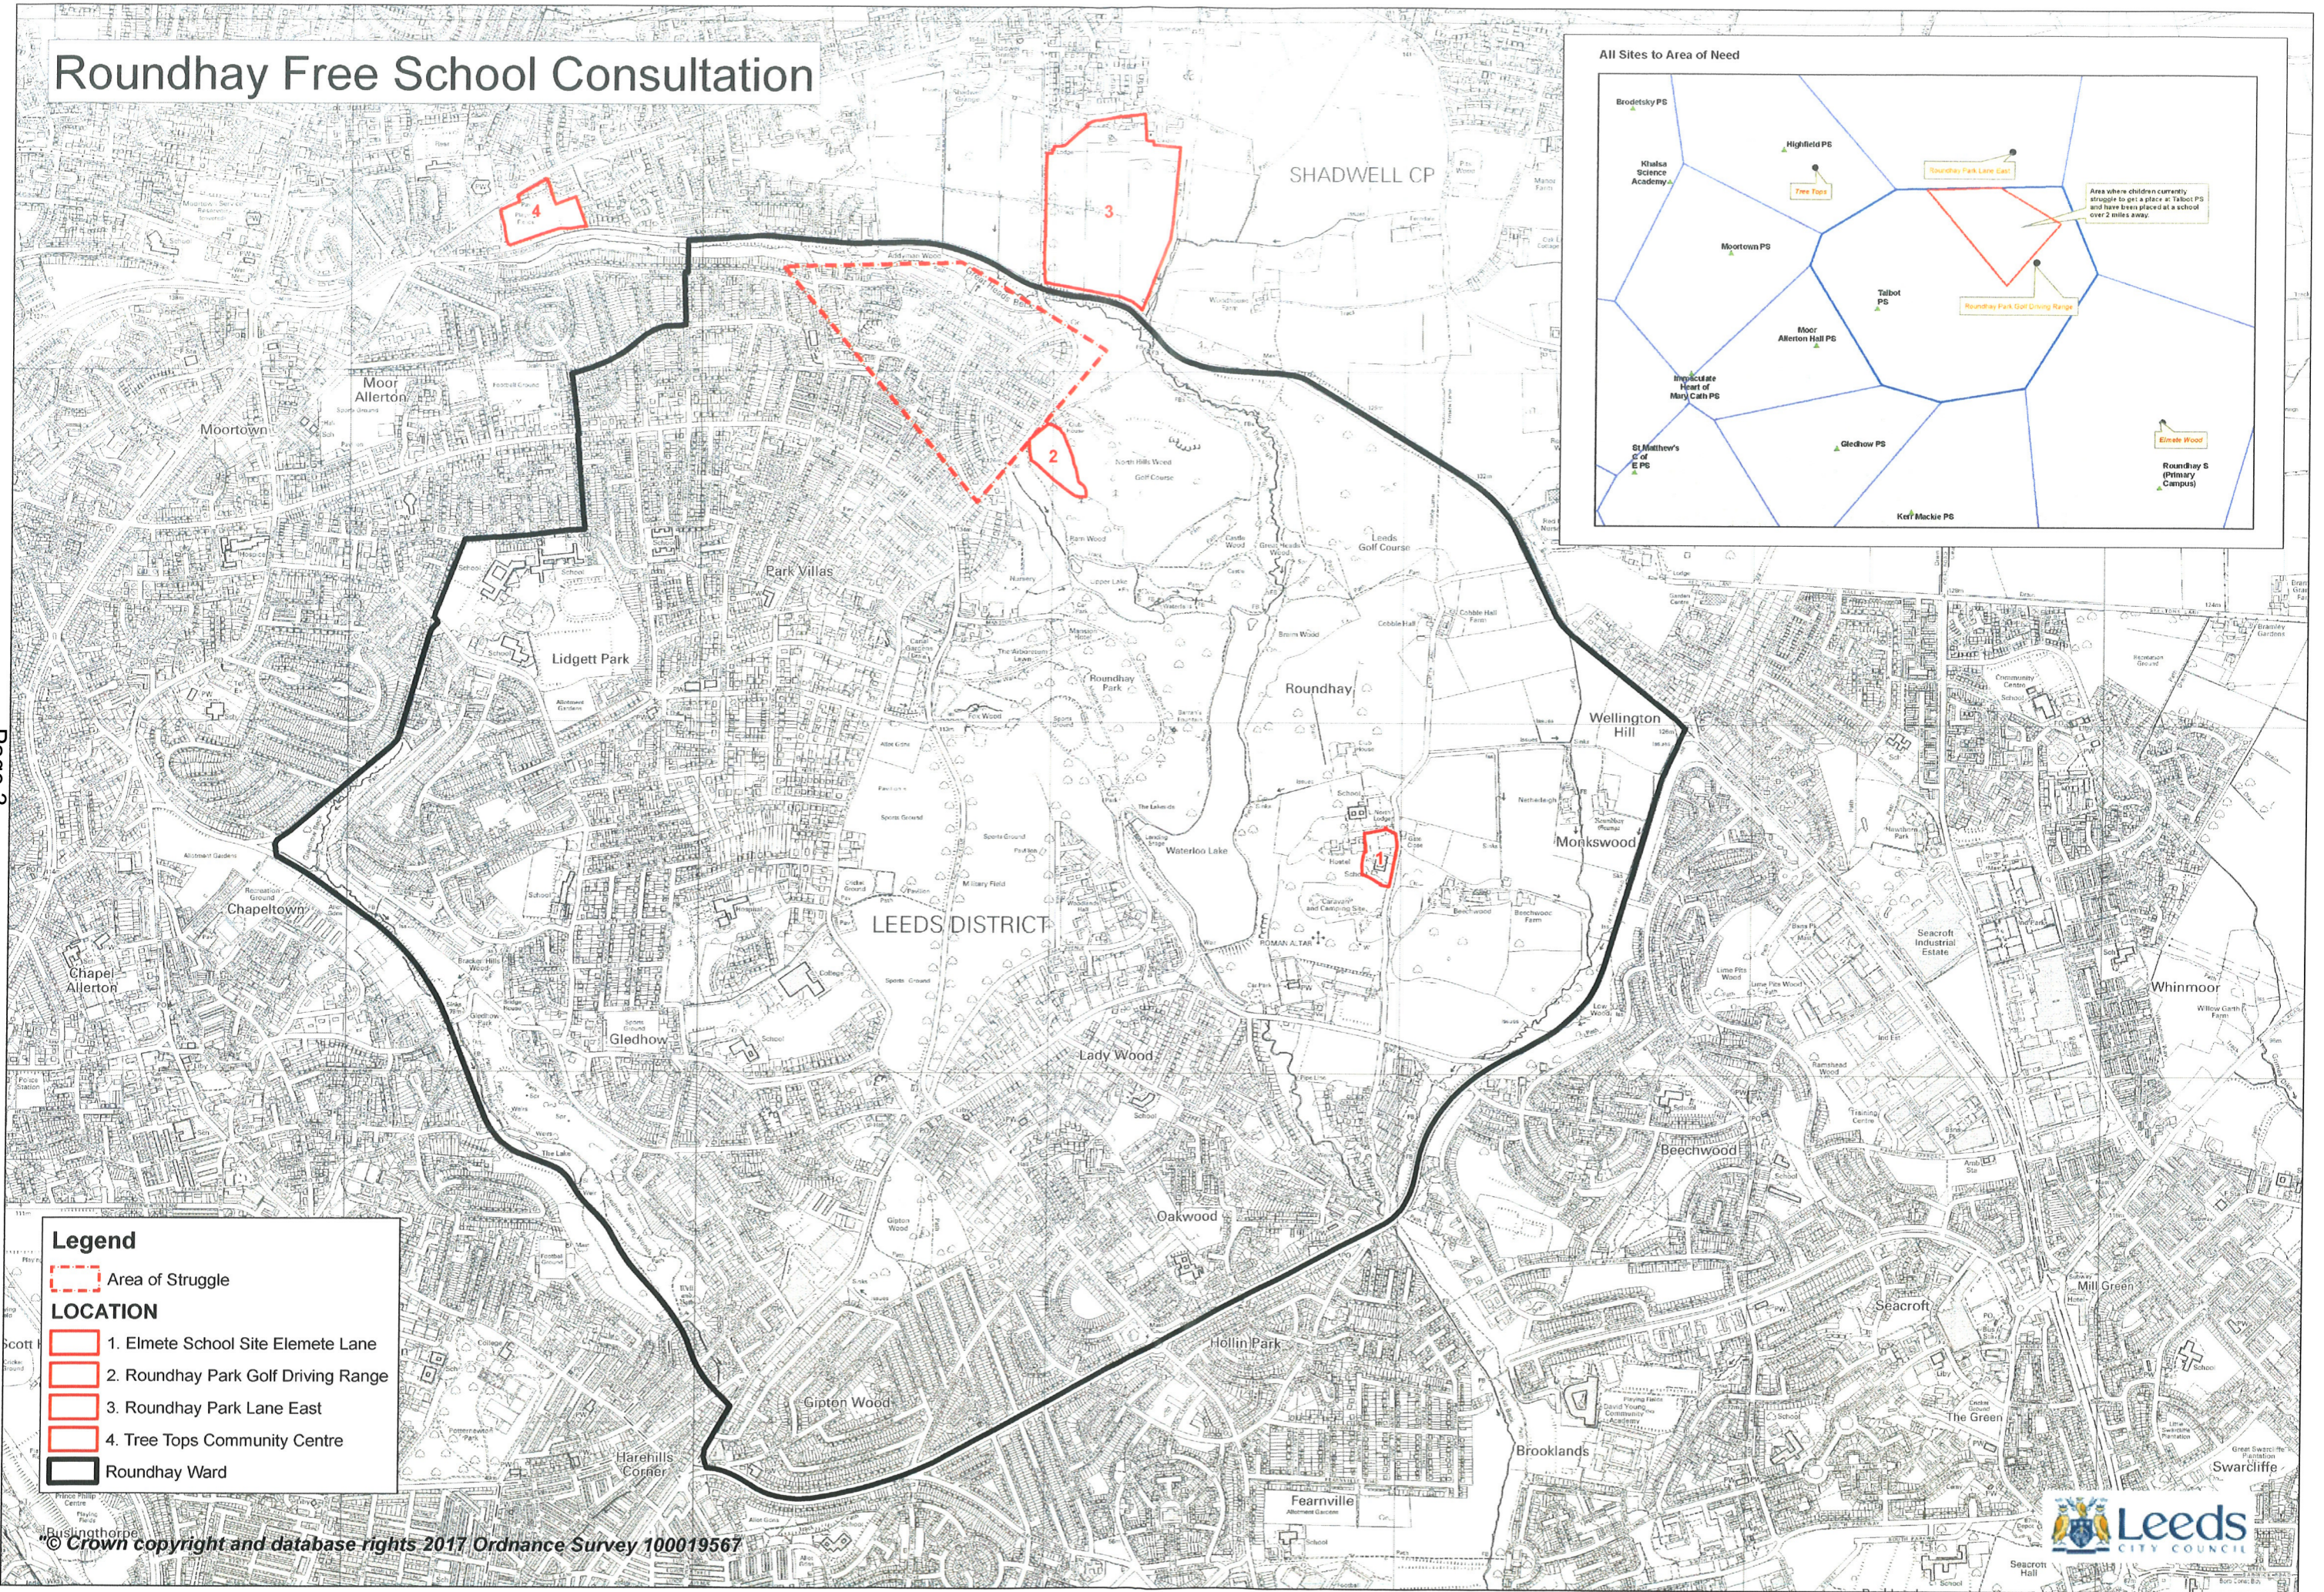

Public Document Pack

SUPPLEMENTARY INFORMATION PACK

AGENDA ITEM 7 - Proposal to increase primary places at Moor Allerton Hall Primary School

- A map of catchment areas for schools in the Roundhay / Wigton Planning Area
- A map of the Roundhay ward, including the area of struggle and the four sites previously consulted on for the Roundhay free school

This page is intentionally left blank

Schools in the Roundhay / Wigton Planning Area (September 2016)

Page 1

Agenda Item 7

This page is intentionally left blank

Roundhay Free School Consultation

Page 3

Legend

- Area of Struggle
- LOCATION**
- 1. Elmete School Site Elmete Lane
- 2. Roundhay Park Golf Driving Range
- 3. Roundhay Park Lane East
- 4. Tree Tops Community Centre
- Roundhay Ward

© Crown copyright and database rights 2017 Ordnance Survey 100019567